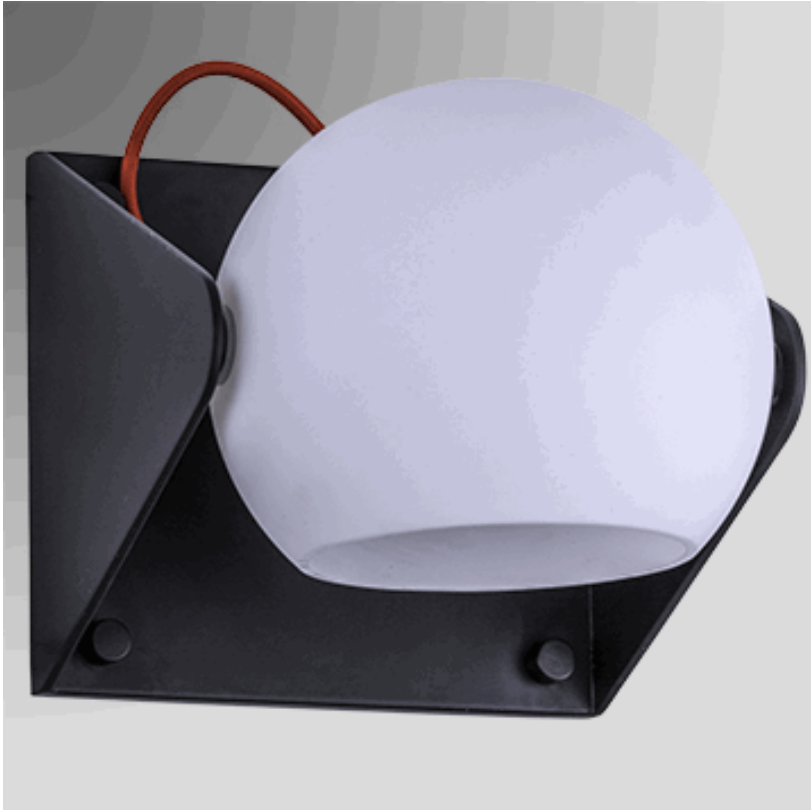

Lamp Specifications

6638S

ARKANSAS LIGHTING
S T A Y I L L U M I N A T E D

5-7/8"H Matte Black Wall Lamp, medium base socket, direct wired, with 9" Red Fabric Cord, with Milk White Frosted Acrylic Diffuser, recommend 1100 lumen LED bulb

Lamp Dimensions:	6.5"W, 5-7/8"H, 8"D	Shade Part Number:	NA
Lamp Finish:	Matte Black	Shade Material:	Milk White Frosted Acrylic
Switch:	NA	Shade Dimensions:	6" diameter
Bulb Wattage:	Recommend 1100 lumen LED bulb, max rating 14 watt CFL	Harp:	NA
Cordset:	direct wired	Miscellaneous:	with 9" Red Fabric Cord
Socket:	medium base	Options:	
Base:	6.5"W x 5-7/8"H		
Extension:			